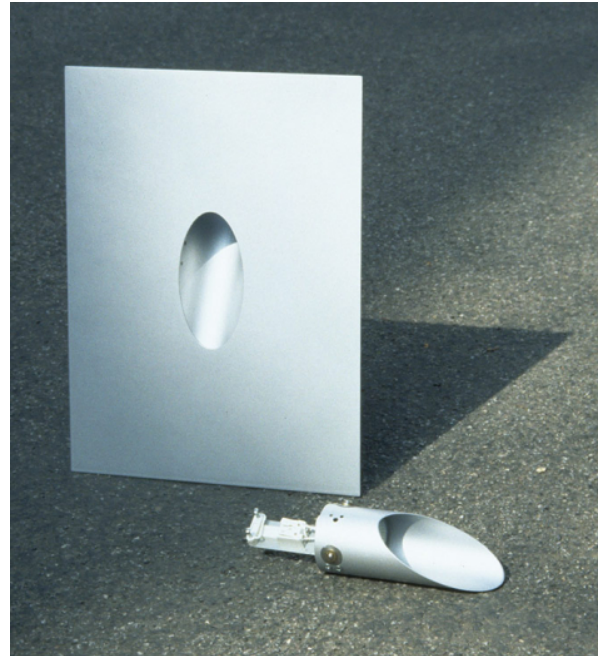

Spotlight RIVA

2000

Through its wall-recessed spotlights, an atmospheric, selective accentuation of the space is created. The spotlight's body enters fully into the background, emphasizing the effect of light in the room. A spatial grid following the arrangement of the lights emphasizes the structure and characteristics without turning it into the center of attention.

Spotlight RIVA
2000

Technical details: