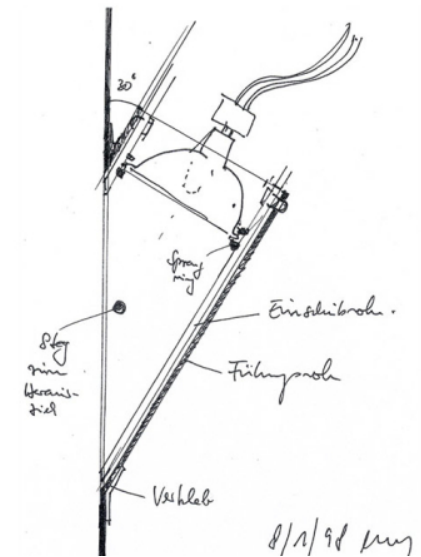

Spotlight RIVA

2000

Through its wall-recessed spotlights, an atmospheric, selective accentuation of the space is created. The spotlight's body enters fully into the background, emphasizing the effect of light in the room. A spatial grid following the arrangement of the lights emphasizes the structure and characteristics without turning it into the center of attention.

Spotlight RIVA
2000

Technical details: