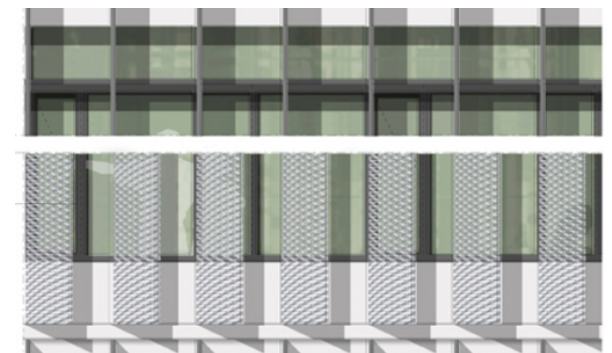

# SÖR Operations Headquarters

Nuremberg, 2012

Conspicuously inconspicuous Within the urban context, the new headquarters for SÖR (Servicebetrieb Öffentlicher Raum: public space service operations) makes its mark. In a self-confident gesture, yet without being intrusive, the administration building pushes right up to the road frontage, its height emphasising the importance of this city-run concern. The basic building arrangement is - inevitably - derived from the operations and various functions within. Clearly delineated halls facilitate in-house orientation and the elevated block structure can be read on the outside of the building. The elevations of the administration building open and close like plumage: their busy surface structure forming a marked contrast to the calmer, more functional halls that house vehicles and storage. People above, transport below: this guiding principle generates unambiguous spatial volumes. In the competition, schneider+schumacher received a commendation for their design.