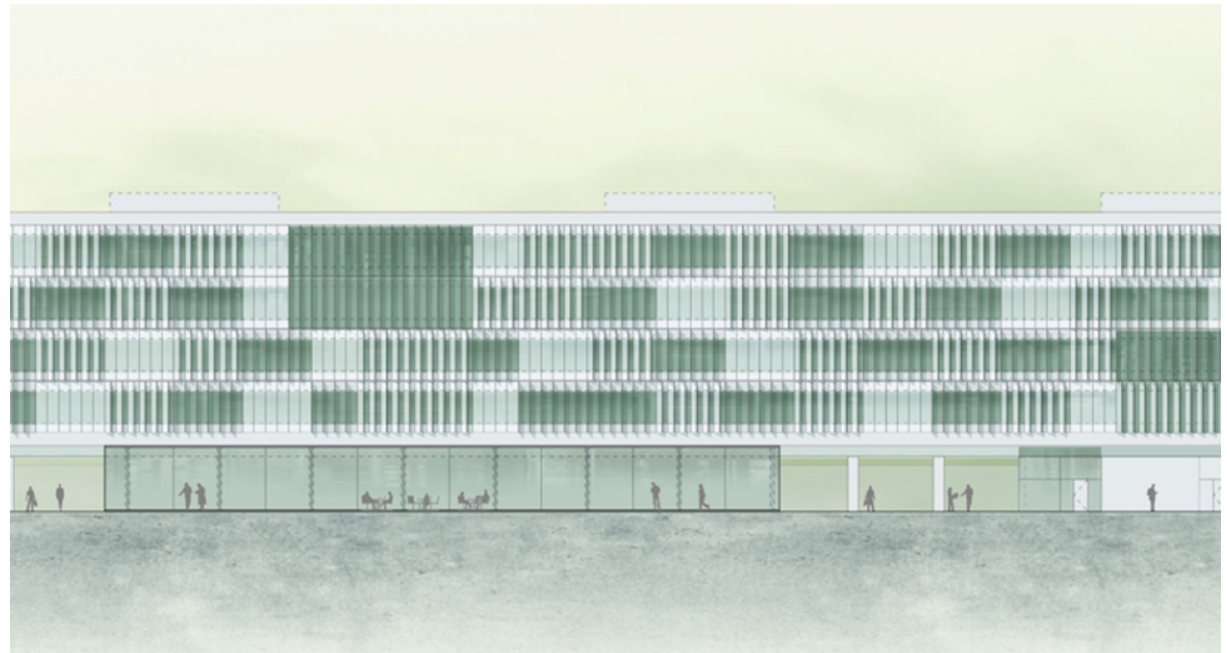

# SÖR Operations Headquarters

Nuremberg, 2012

Conspicuously inconspicuous Within the urban context, the new headquarters for SÖR (Servicebetrieb Öffentlicher Raum: public space service operations) makes its mark. In a self-confident gesture, yet without being intrusive, the administration building pushes right up to the road frontage, its height emphasising the importance of this city-run concern. The basic building arrangement is - inevitably - derived from the operations and various functions within. Clearly delineated halls facilitate in-house orientation and the elevated block structure can be read on the outside of the building. The elevations of the administration building open and close like plumage: their busy surface structure forming a marked contrast to the calmer, more functional halls that house vehicles and storage. People above, transport below: this guiding principle generates unambiguous spatial volumes. In the competition, schneider+schumacher received a commendation for their design.