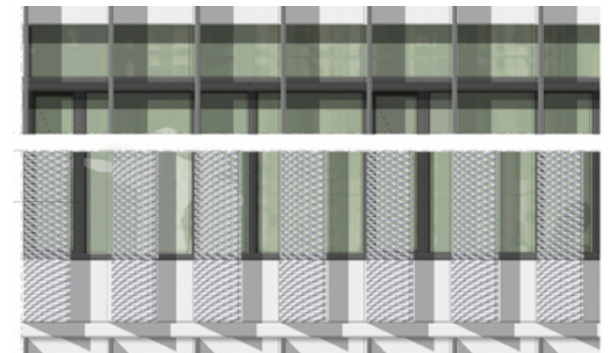

SÖR Operations Headquarters

Nuremberg, 2012
Office/administration buildings

Conspicuously inconspicuous Within the urban context, the new headquarters for SÖR (Servicebetrieb Öffentlicher Raum: public space service operations) makes its mark. In a self-confident gesture, yet without being intrusive, the administration building pushes right up to the road frontage, its height emphasising the importance of this city-run concern. The basic building arrangement is - inevitably - derived from the operations and various functions within. Clearly delineated halls facilitate in-house orientation and the elevated block structure can be read on the outside of the building. The elevations of the administration building open and close like plumage: their busy surface structure forming a marked contrast to the calmer, more functional halls that house vehicles and storage. People above, transport below: this guiding principle generates unambiguous spatial volumes. In the competition, schneider+schumacher received a commendation for their design.