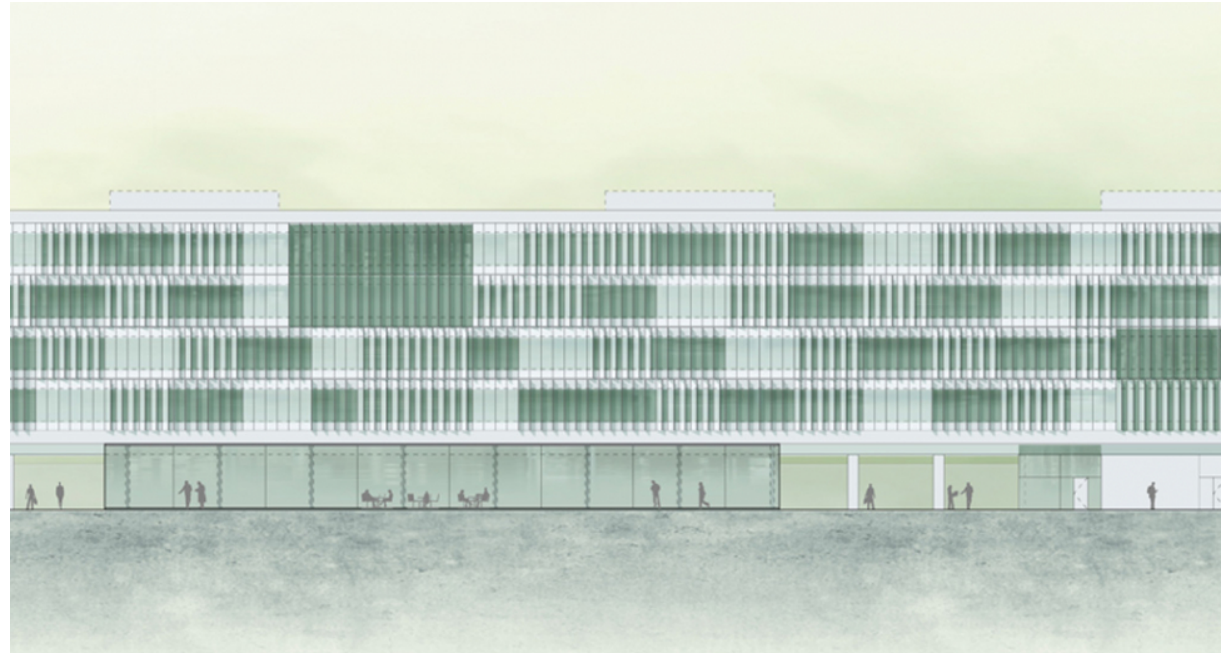

SÖR Operations Headquarters

Nuremberg, 2012
Office/administration buildings

Conspicuously inconspicuous Within the urban context, the new headquarters for SÖR (Servicebetrieb Öffentlicher Raum: public space service operations) makes its mark. In a self-confident gesture, yet without being intrusive, the administration building pushes right up to the road frontage, its height emphasising the importance of this city-run concern. The basic building arrangement is - inevitably - derived from the operations and various functions within. Clearly delineated halls facilitate in-house orientation and the elevated block structure can be read on the outside of the building. The elevations of the administration building open and close like plumage: their busy surface structure forming a marked contrast to the calmer, more functional halls that house vehicles and storage. People above, transport below: this guiding principle generates unambiguous spatial volumes. In the competition, schneider+schumacher received a commendation for their design.

SÖR Operations Headquarters

Nuremberg, 2012
Office/administration buildings

Technical details:

Typology: Office/administration buildings
Procurement documentation: Competition
Service phases (HOAI): 1